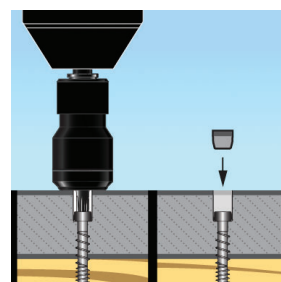

### Fascia Screws

<u>Pack Size</u>	<u>Coverage</u>
100	40 LF
350	140 LF

305 Stainless Steel  
Headcote® Fascia Screws  
#7 x 1-5/8"

Pro-Plug® Kit

Pro-Plug® Screw  
Depth Setter