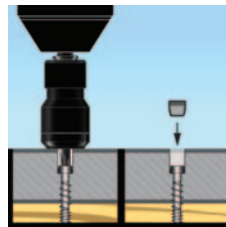

Pro-Plug® Kit

Pro-Plug® Screw Depth Setter

Code	Description
BDA580	Pro-Plug® Screw Depth Setter - Plug Depth (1 Tool)

Pro-Plug®
Screw Depth
Setter

DECK AREA COVERAGE Deck Screws & Pro-Plug

Based on 16" Joist Spacing