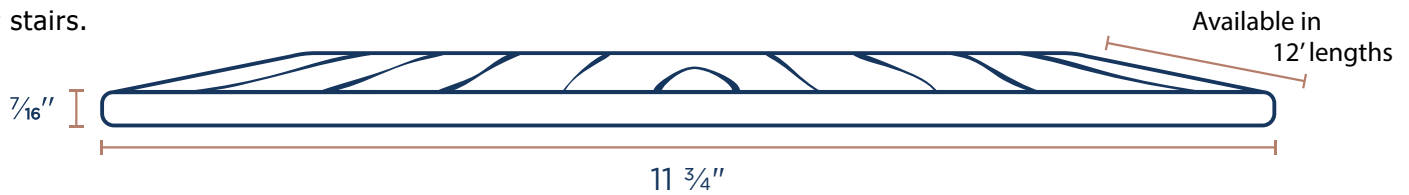

FASCIA BOARD