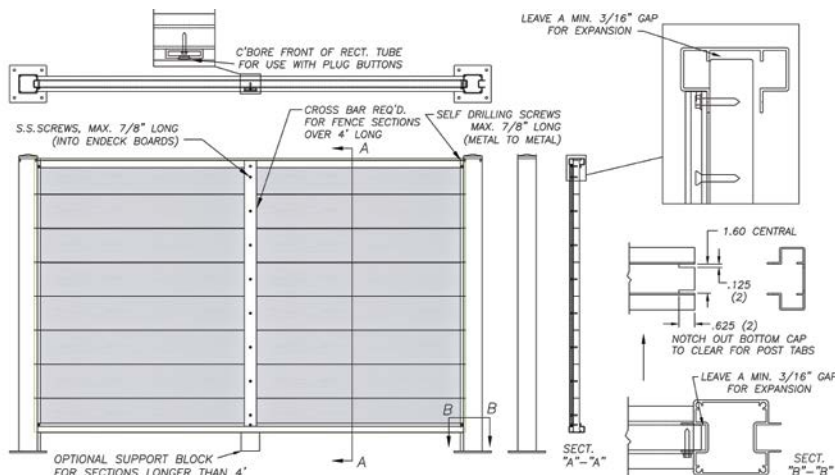

Privacy Screens/Enclosures

EXPERIENCE THE ENDECK DIFFERENCE

Beautiful, durable, and low maintenance Privacy Screens and Enclosures can be created utilizing our **Universal Enclosure System** with Endeck as the Infill.

This combination creates a rust free, low maintenance system to last a lifetime.

Privacy Screens and Outdoor Showers are perfect projects with Endeck's Dual Sided Wood Grain Finish and light weight.

Our **Universal Enclosure System** components are offered in mill finish aluminum ready for painting or powder coating.