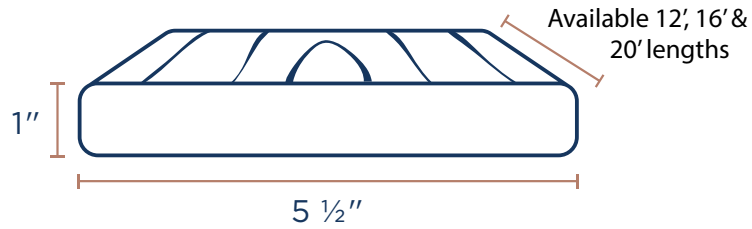

Endeck is lighter weight than comparable composite deck boards.

GROUND CONTACT SAFE

Endeck is safe for ground contact applications.

BOARD OPTIONS

DECKING AND FASCIA BOARD DIMENSIONS

Endeck Deck Boards are double sided/reversible boards offered in a full, square shoulder profile.

Endeck is Rated for 18" On Center Joist Spacing.

Recommended standard 16" O. C. Joist Spacing.

DECK BOARD

Endeck Fascia boards are double sided/reversible boards for covering band boards of your deck and dock or perfect for ripping into riser boards for stairs.