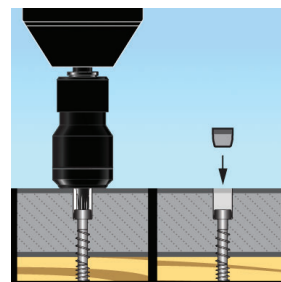

316 Stainless Steel Available by Request

Pro-Plug® Kit

Pro-Plug® Screw Depth Setter

Code	Description
BDA580	Pro-Plug® Screw Depth Setter - Plug Depth (1 Tool)

Pro-Plug® Screw
Depth Setter