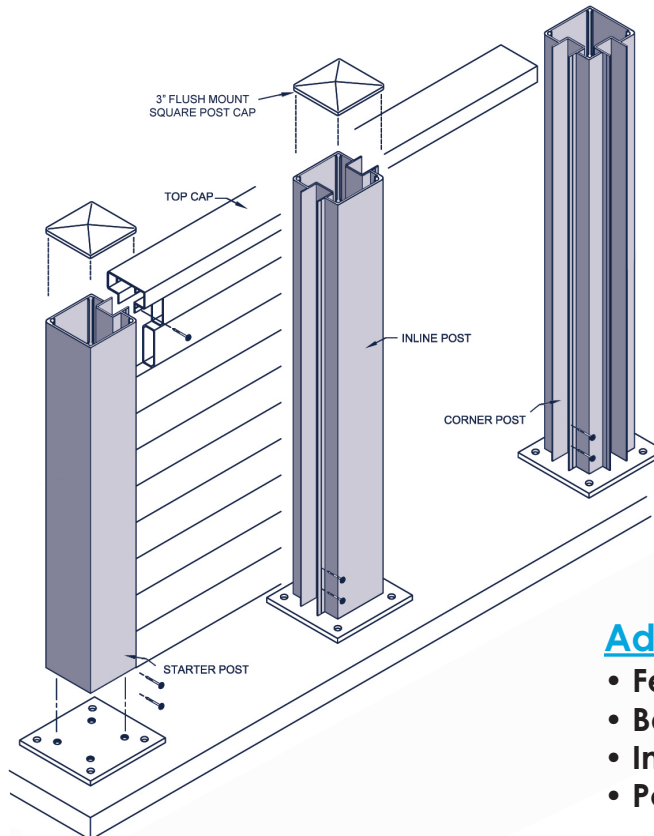

Enclosures for:

Garbage Dumpsters • HVAC Equipment • Commercial Rooftops
Pool Equipment & More!

Post & Panel Signage

Features & Benefits:

- Multiple Panel Styles Available (See Reverse Side)
- No Welding Required for Surface Mounts
- Ground Mount possible for Fencing
- Plate Mounts available for Concrete, Wood, Aluminum or PVC