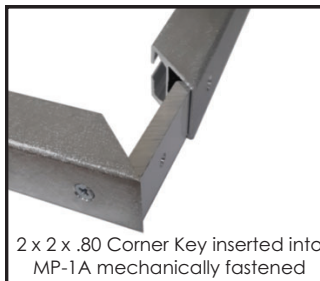

Stock Code **Size in Inches** **Approx. Wt/Sheet**

50-2X2WM-4896 .236 x 48 x 96 17.60

50-2X2WM-48120 .236 x 48 x 120 21.78

Framing Options:

13-63-205 1/2 x 3/4 x 1/8 Channel x 20'

60-00-205 MP-1A (1 x 1 x 24')

59-63-002 (TX) MP-1A (1 x 1 x 24')

2 x 2 x .80 Corner Key inserted into MP-1A mechanically fastened

Wire Mesh Framed out with 1" MP-1A

Wire Mesh Framed out with 1" MP-1A and inserted into 3" Universal Enclosure Post