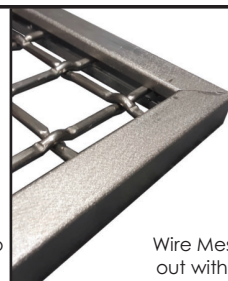

2 x 2 x .80 Corner Key inserted into MP-1A mechanically fastened

Wire Mesh Framed out with 1" MP-1A