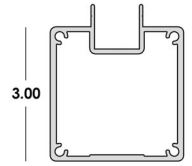

Utilizing ENDECK Deck Boards with the Universal Enclosure System: VERTICAL Installation

ENDECK
PVC DECKING
BY EASTERN METAL SUPPLY

3" Starter Post x 24' 2" 57-63-120 Accepts 1" Inserts 	3" Corner Post x 24' 2" 57-63-130 Accepts 1" Inserts 	3" Inline Post x 24' 2" 57-63-100 Accepts 1" Inserts 	Top Cap x 20' 2" 57-63-110 6063-T6 	1/2" x 2" x 1/8" Rectangular Tube 52-63-13578 	1" x 5.5" PVC ENDECK Deck Boards 
0.938" x 3.5" Tongue & Groove Starter x 24' 40-63-728 	0.938" x 3.5" Tongue & Groove Slat x 24' 40-63-727 SELF MATING 	0.938" x 6" Tongue & Groove Slat x 24' 41-63-729 SELF MATING 	1" x 4" Tongue & Groove Slat x 21' 52-63-7686 SELF MATING 	Vented Wall Panel x 16' 6" 65-63-100 SELF MATING 	2" Fixed Bahama Triple Blade x 12' 41-63-700 SELF MATING 
3" Radius Tube x 24' 40-63-722 	4" Radius Tube x 24' 40-63-724 	5" Radius Tube x 24' 40-63-723 	5" Shadow Box Panel x 24' 56-63-905 	6" Hardy Plank x 24' 40-63-729 SELF MATING 	Woven Wire Mesh 2.00" ID; 2.50" OD Alloy 1350 - H16 

3" Starter Post x 24' 2"

57-63-120
6063-T6
Accepts
1" Inserts

3" Corner Post x 24' 2"

57-63-130
6063-T6
Accepts
1" Inserts

3" Inline Post x 24' 2"

57-63-100
6063-T6
Accepts
1" Inserts

Top Cap x 20' 2"

57-63-110
6063-T6