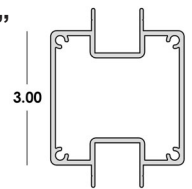

Utilizing ENDECK Deck Boards with the Universal Enclosure System: VERTICAL Installation

ENDECK
PVC DECKING
BY EASTERN METAL SUPPLY

3" Starter Post x 24' 2" 57-63-120 Accepts 1" Inserts 	3" Corner Post x 24' 2" 57-63-130 Accepts 1" Inserts 	3" Inline Post x 24' 2" 57-63-100 Accepts 1" Inserts 	Top Cap x 20' 2" 57-63-110 6063-T6 	1/2" x 2" x 1/8" Rectangular Tube 52-63-13578 	1" x 5.5" PVC ENDECK Deck Boards 
0.938" x 3.5" Tongue & Groove Starter x 24' 40-63-728 	0.938" x 3.5" Tongue & Groove Slat x 24' 40-63-727 SELF MATING 	0.938" x 6" Tongue & Groove Slat x 24' 41-63-729 SELF MATING 	1" x 4" Tongue & Groove Slat x 21' 52-63-7686 SELF MATING 	Vented Wall Panel x 16' 6" 65-63-100 SELF MATING 	2" Fixed Bahama Triple Blade x 12' 41-63-700 SELF MATING 
3" Radius Tube x 24' 40-63-722 	4" Radius Tube x 24' 40-63-724 	5" Radius Tube x 24' 40-63-723 	5" Shadow Box Panel x 24' 56-63-905 	6" Hardy Plank x 24' 40-63-729 SELF MATING 	Woven Wire Mesh 2.00" ID; 2.50" OD Alloy 1350 - H16 

3" Starter Post x 24' 2"

57-63-120
6063-T6
Accepts
1" Inserts

3" Corner Post x 24' 2"

57-63-130
6063-T6
Accepts
1" Inserts

3" Inline Post x 24' 2"

57-63-100
6063-T6
Accepts
1" Inserts

Top Cap x 20' 2"

57-63-110
6063-T6