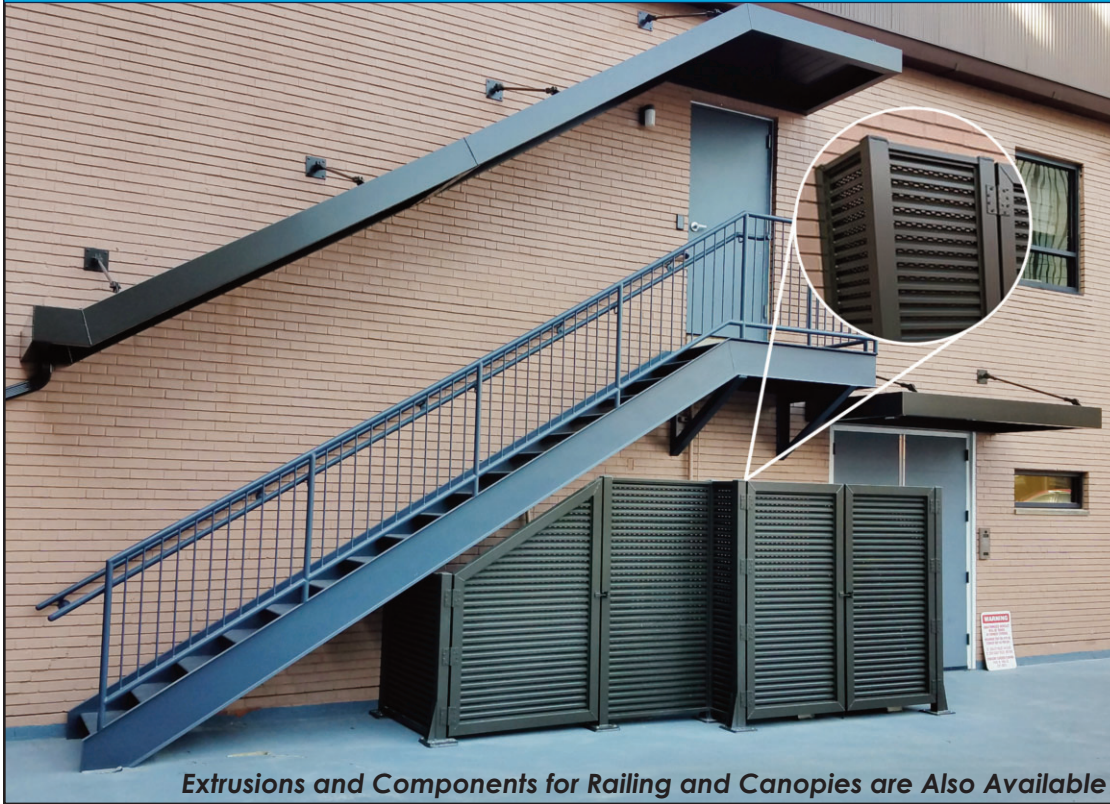

3" Universal Enclosure System

Extrusions and Components for Railing and Canopies are Also Available

Enclosures for:

Garbage Dumpsters • HVAC Equipment • Commercial Rooftops
Pool Equipment & More!