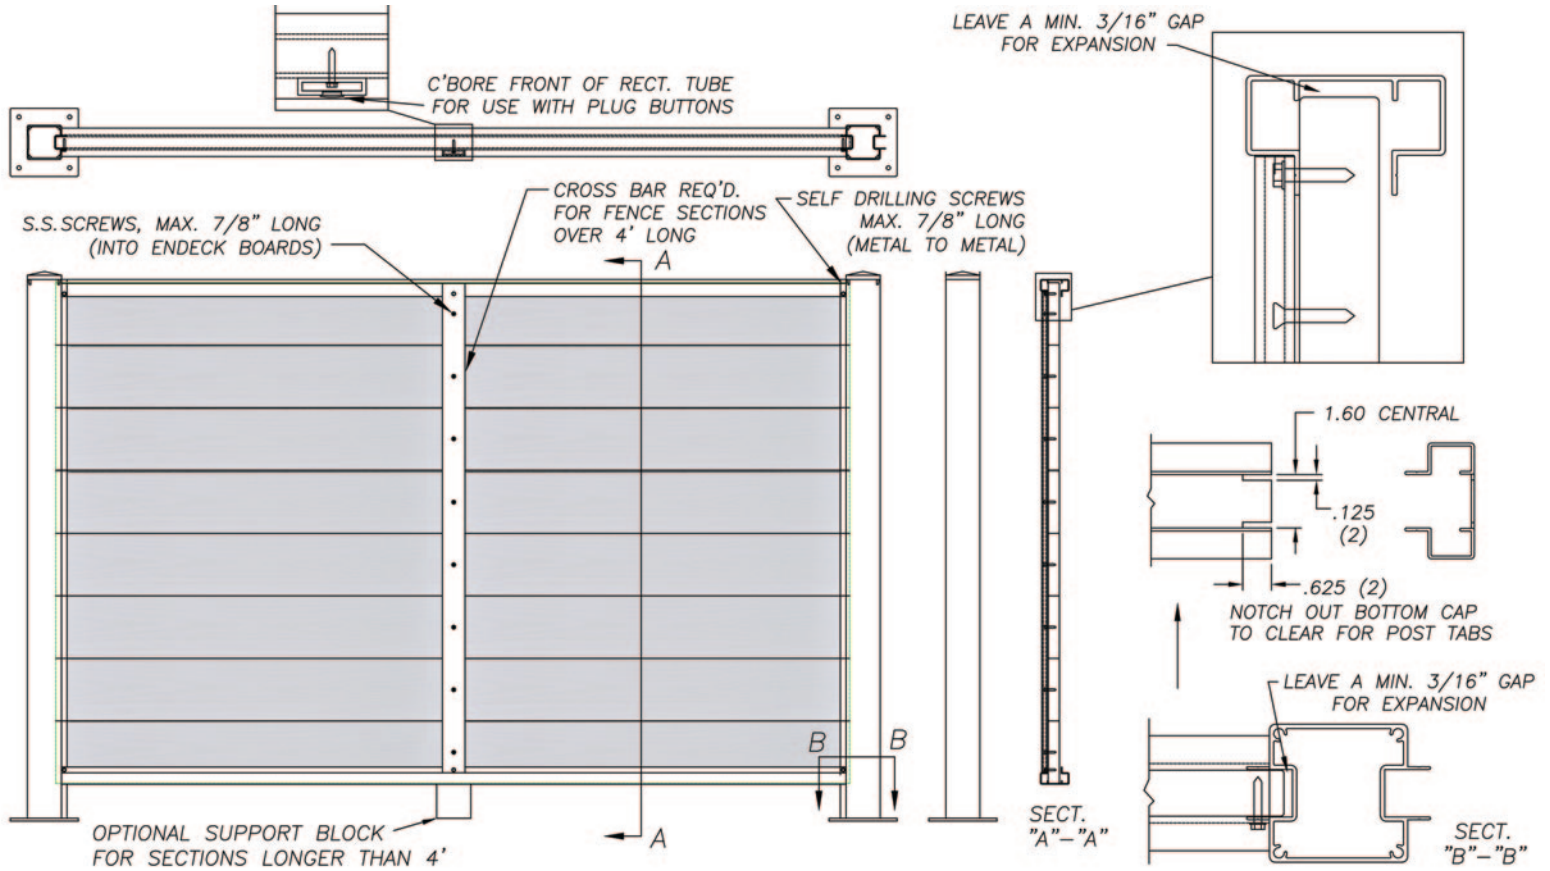

Utilizing ENDECK Deck Boards with the Universal Enclosure System: HORIZONTAL Installation

Endeck's DOUBLE SIDED Boards are great for privacy screens, enclosures, fencing, outdoor installs such as kitchen walls & showers and many other creative projects!

Utilizing ENDECK Deck Boards with the Universal Enclosure System: VERTICAL Installation

ENDECK
PVC DECKING
BY EASTERN METAL SUPPLY

3" Starter Post x 24' 2" 57-63-120 Accepts 1" Inserts 	3" Corner Post x 24' 2" 57-63-130 Accepts 1" Inserts 	3" Inline Post x 24' 2" 57-63-100 Accepts 1" Inserts 	Top Cap x 20' 2" 57-63-110 6063-T6 	1/2" x 2" x 1/8" Rectangular Tube 52-63-13578 	1" x 5.5" PVC ENDECK Deck Boards 
0.938" x 3.5" Tongue & Groove Starter x 24' 40-63-728 	0.938" x 3.5" Tongue & Groove Slat x 24' 40-63-727 SELF MATING 	0.938" x 6" Tongue & Groove Slat x 24' 41-63-729 SELF MATING 	1" x 4" Tongue & Groove Slat x 21' 52-63-7686 SELF MATING 	Vented Wall Panel x 16' 6" 65-63-100 SELF MATING 	2" Fixed Bahama Triple Blade x 12' 41-63-700 SELF MATING 
3" Radius Tube x 24' 40-63-722 	4" Radius Tube x 24' 40-63-724 	5" Radius Tube x 24' 40-63-723 	5" Shadow Box Panel x 24' 56-63-905 	6" Hardy Plank x 24' 40-63-729 SELF MATING 	Woven Wire Mesh 2.00" ID; 2.50" OD Alloy 1350 - H16 