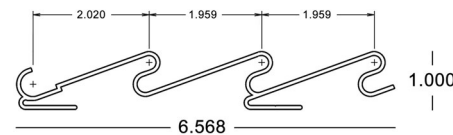

2" Fixed Bahama Triple Blade x 12'

41-63-700

SELF MATING

Fits 3" Universal Post & Panel/Enclosure System

Also fits 2 x 3 Rectangular Frame