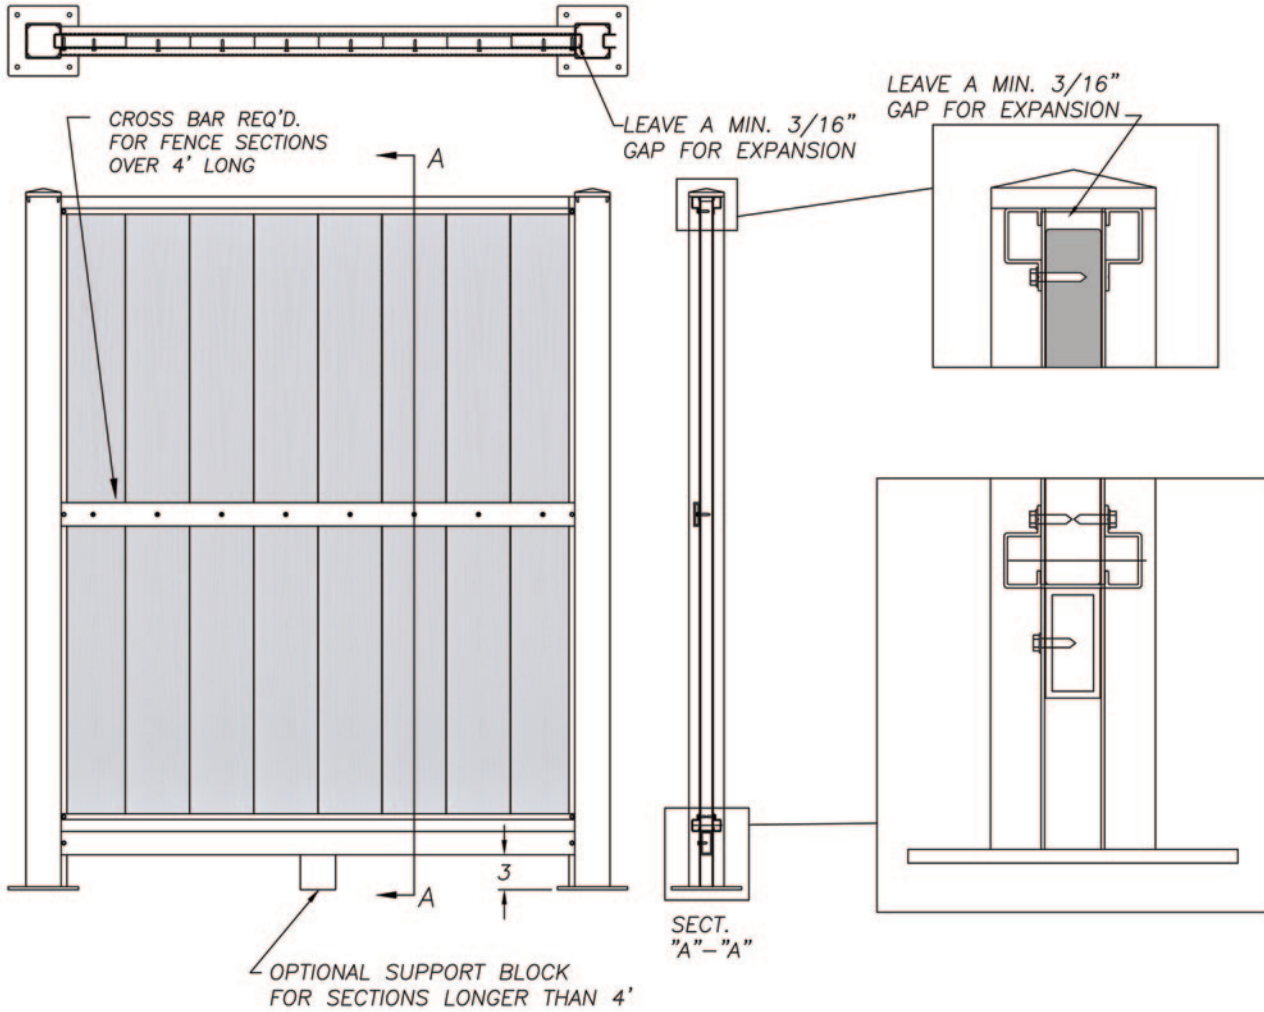

Utilizing ENDECK Deck Boards with the Universal Enclosure System: HORIZONTAL Installation

Endeck's DOUBLE SIDED Boards are great for privacy screens, enclosures, fencing, outdoor installs such as kitchen walls & showers and many other creative projects!

Utilizing ENDECK Deck Boards with the Universal Enclosure System: VERTICAL Installation

ENDECK
PVC DECKING
BY EASTERN METAL SUPPLY

3" Starter Post x 24' 2" 57-63-120 Accepts 1" Inserts 	3" Corner Post x 24' 2" 57-63-130 Accepts 1" Inserts 	3" Inline Post x 24' 2" 57-63-100 Accepts 1" Inserts 	Top Cap x 20' 2" 57-63-110 6063-T6 	1/2" x 2" x 1/8" Rectangular Tube 52-63-13578 	1" x 5.5" PVC ENDECK Deck Boards 
0.938" x 3.5" Tongue & Groove Starter x 24' 40-63-728 	0.938" x 3.5" Tongue & Groove Slat x 24' 40-63-727 SELF MATING 	0.938" x 6" Tongue & Groove Slat x 24' 41-63-729 SELF MATING 	1" x 4" Tongue & Groove Slat x 21' 52-63-7686 SELF MATING 	Vented Wall Panel x 16' 6" 65-63-100 SELF MATING 	2" Fixed Bahama Triple Blade x 12' 41-63-700 SELF MATING 
3" Radius Tube x 24' 40-63-722 	4" Radius Tube x 24' 40-63-724 	5" Radius Tube x 24' 40-63-723 	5" Shadow Box Panel x 24' 56-63-905 	6" Hardy Plank x 24' 40-63-729 SELF MATING 	Woven Wire Mesh 2.00" ID; 2.50" OD Alloy 1350 - H16 