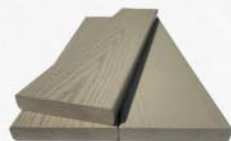

Endeck employs our exclusive HardCover™ Capstock, a higher performance outer surface delivering unmatched durability and ultra-low maintenance.

With an unmatched ability to resist stains and fading, Endeck Forest Series decking is sure to provide many years of worry-free enjoyment, even in high traffic areas. Our process allows for a rough sawn textured plank with subtle color variations as random as those found in nature.

Cedar

Chestnut

Sequoia

Coastal Grey

Slate

Ashwood

Beechwood

Olivewood

Endeck Woodland™ Series

Making decks and docks better, with lower maintenance, and beautiful finishes, Woodland™ Series decking offers soft earthy hues and is a favorite amongst coastal communities.

Endeck captures the classic look and feel of real wood, but leaves the headaches of extra maintenance time and expense behind. The textured wood grain on both sides of Endeck's capped cellular PVC deck boards mimic the look and feel of real wood. Tough Inside and Even Tougher Outside. Endeck Woodland Series boards are strong, durable, engineered to resist sagging, and lighter in weight than composite, capped composite or treated wood deck boards. Endeck boards meet or exceed stringent AC174 and AC10 criteria. We have been ASTM D7032 compliant since 2009. The Woodland boards have achieved a Class A Flame Spread Rating.

WHY IS ENDECK™

THE PERFECT CHOICE FOR YOUR NEXT DECK OR DOCK PROJECT?

Beautiful, Low Maintenance, Hassle-Free

- Ultra-low maintenance, cleans up in a snap
- Three solid, earthy colors (Woodland)
- Five exotic, variegated colors (Forest)
- Impervious to bug infestations, no termites
- No wood fillers or cellulose to rot
- Fade resistant
- Eco-friendly - recyclable
- Does not support mold or mildew growth
- Excellent traction wet or dry