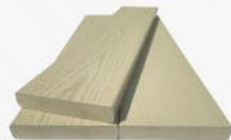

Endeck employs our exclusive HardCover™ Capstock, a higher performance outer surface delivering unmatched durability and ultra-low maintenance.

With an unmatched ability to resist stains and fading, Endeck Forest Series decking is sure to provide many years of worry-free enjoyment, even in high traffic areas. Our process allows for a rough sawn textured plank with subtle color variations as random as those found in nature.

Cedar

Chestnut

Sequoia

Coastal Grey

Slate

Ashwood

Beechwood

Olivewood

Endeck Woodland™ Series

Making decks and docks better, with lower maintenance, and beautiful finishes, Woodland™ Series decking offers soft earthy hues and is a favorite amongst coastal communities.

Endeck captures the classic look and feel of real wood, but leaves the headaches of extra maintenance time and expense behind. The textured wood grain on both sides of Endeck's capped cellular PVC deck boards mimic the look and feel of real wood. Tough Inside and Even Tougher Outside. Endeck Woodland Series boards are strong, durable, engineered to resist sagging, and lighter in weight than composite, capped composite or treated wood deck boards. Endeck boards meet or exceed stringent AC174 and AC10 criteria. We have been ASTM D7032 compliant since 2009. The Woodland boards have achieved a Class A Flame Spread Rating.

WHY IS ENDECK™

THE PERFECT CHOICE FOR YOUR NEXT DECK OR DOCK PROJECT?

Beautiful, Low Maintenance, Hassle-Free

- Ultra-low maintenance, cleans up in a snap
- Three solid, earthy colors (Woodland)
- Five exotic, variegated colors (Forest)
- Impervious to bug infestations, no termites
- No wood fillers or cellulose to rot
- Fade resistant
- Eco-friendly - recyclable
- Does not support mold or mildew growth
- Excellent traction wet or dry